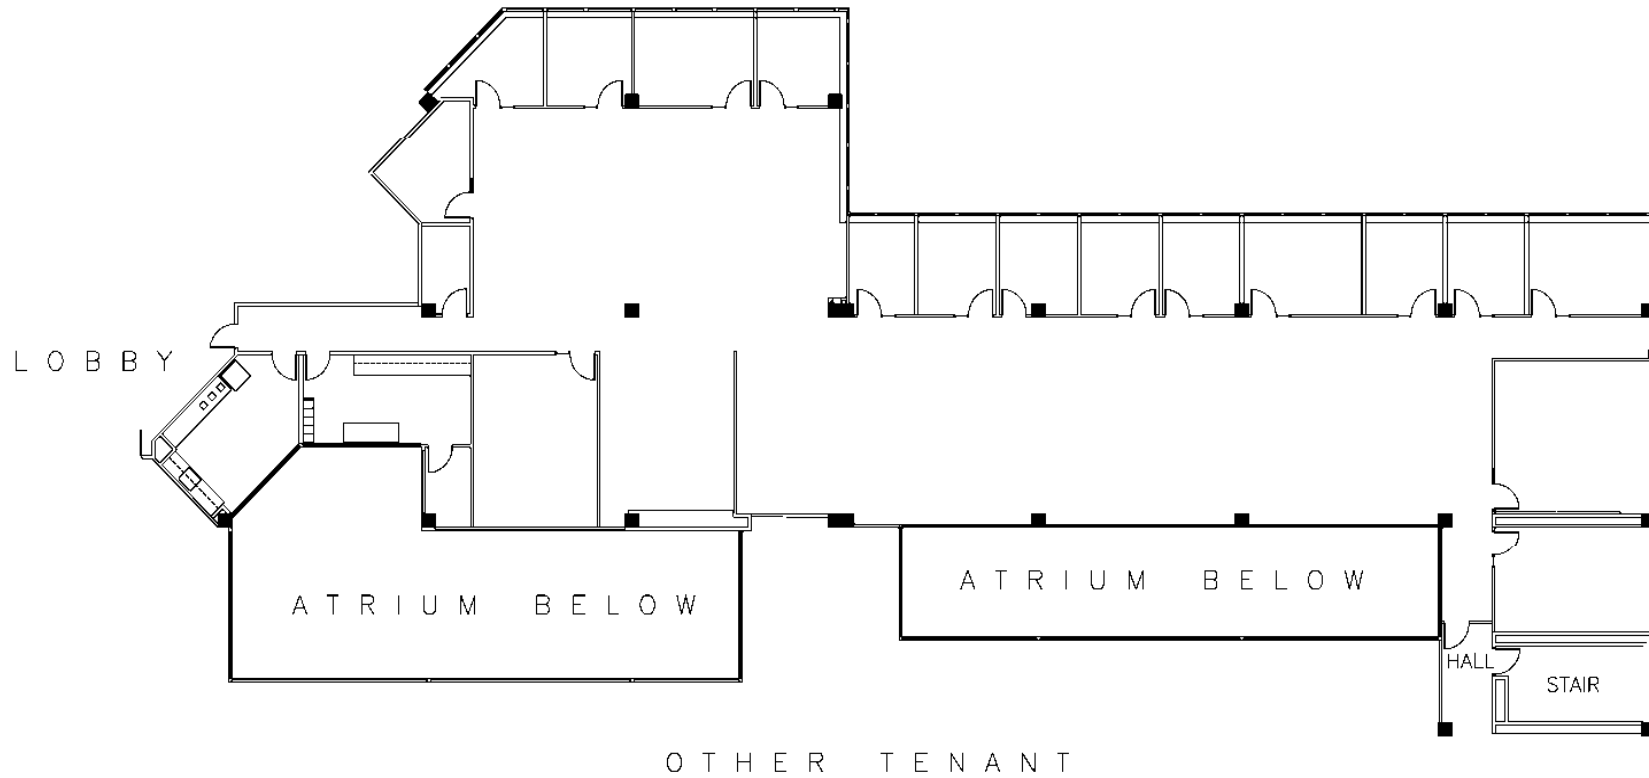

P A R K S I D E

EXCLUSIVE LEASING AGENT:

1000 Winter Street | 9,553 SF | 4th Floor / North Lobby